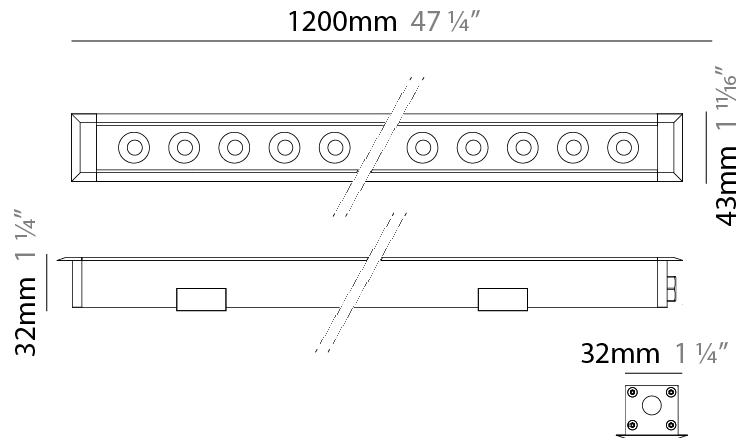

GENERAL

Series: Mini Corniche
Brand: Platek
Division: Exterior
Mounting Type: Recessed
Mounting Location: In-Ground
Subcategory: Walk Over

PHYSICAL

Shape: Rectangle
Length (mm): 1220
Length (in): 48 1/32
Width (mm): 43
Width (in): 1 5/8
Height (mm): 32
Height (in): 1 1/2
Light Distribution: Uplight
Screws: A4 stainless steel
Diffuser: Clear tempered glass
Gasket: Gore-Tex valve to prevent condensation
Fixture Finish: [BLK / WHI / GRY / COR / ANT / BRZ](#)
Fixture Material: Extruded Aluminum

ELECTRICAL

Lamp Type: LED
Input Wattage (W): 24 (Dif) / 26 (Asy) / 46
Total Output Wattage (W): 21 (Dif) / 22 (Asy) / 40
Driver Included: No
Driver Location: Remote
Driver Type: Constant voltage - 120 / 277Vac
Driver Class: Class 2
Input Voltage (V): 120 - 277
Output Voltage (V): 24
Upon Request: (Not included - see components [IP65 or higher enclosure to be supplied by others]) 0-10Vdc dimming / Phase dimming / Non-dimming 120/277Vac

LED

Number of LEDs: 36
Color Temperature (°K): [3000 / 4000](#)
Max. Delivered Lumen (lm): 3000 / 3120
Nominal Lumen (lm): 5040 / 5220
CRI: >80 CRI
Lamp Life (hrs): 60000

OPTICAL

Optic°: [13 / 26 / 40 / ASY / DIF / ELL](#) ; [RGBW 26 / 40 / ELL](#)

RATINGS AND CERTIFICATIONS

Certified By: Certified for North American Standards
IP rating: IP67
IK Rating: IK07
Bug Rating: B0 U5 G0

PROJECT
TYPE
SPECIFIER
QUANTITY
DATE