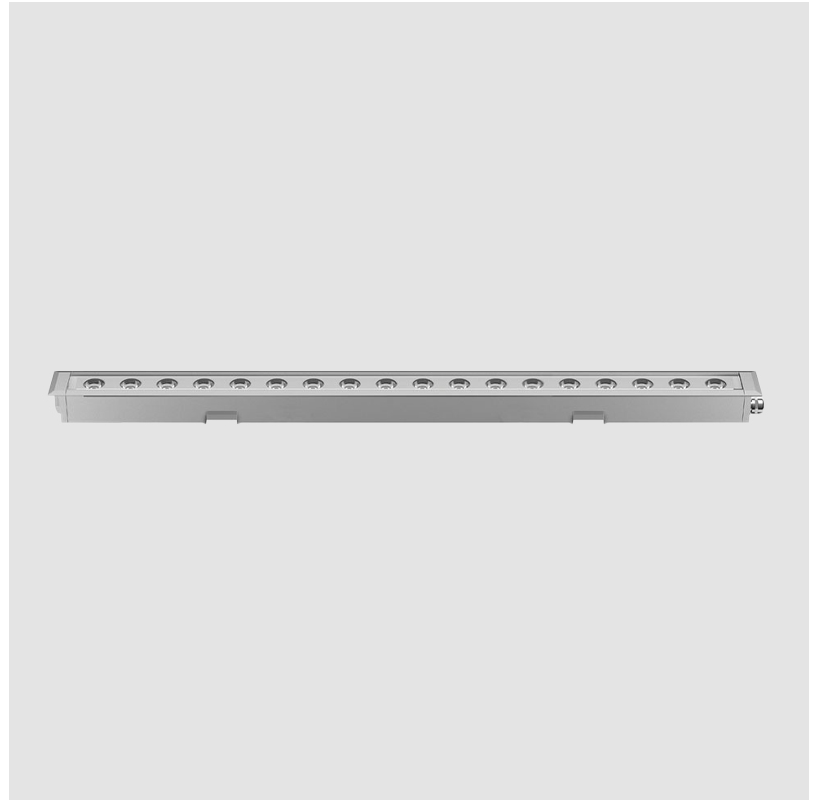

GENERAL

Series: Mini Corniche
Brand: Platek
Division: Exterior
Mounting Type: Recessed
Mounting Location: In-Ground
Subcategory: Walk Over

PHYSICAL

Shape: Rectangle
Length (mm): 620
Length (in): 24 ⁷/₁₆
Width (mm): 43
Width (in): 1 ¹¹/₁₆
Depth (mm): 32
Depth (in): 1 ¹/₄
Light Distribution: Uplight
Diffuser: Tempered Glass - 5mm / 3/16" thick
Gasket: Gore-Tex valve to prevent condensation
Fixture Finish: BLK / WHI / GRY / COR / ANT / BRZ
Fixture Material: Extruded Aluminum

ELECTRICAL

Lamp Type: LED
Input Wattage (W): 21 / 11.5 (Dif) / 12.5 (Asy)
Total Output Wattage (W): 18.5 / 10.5 (Dif) / 11 (Asy)
Driver Included: No
Driver Location: Remote
Driver Type: Constant Voltage - 120 / 277Vac
Driver Class: Class 2
Input Voltage (V): 120 - 277
Output Voltage (V): 24
Upon Request: (Not included - see components [IP65 or higher enclosure to be supplied by others]) 0-10Vdc dimming / Phase dimming / Non-dimming 120/277Vac

LED

Number of LEDs: 18
Color Temperature (°K): 3000 / 4000
Max. Delivered Lumen (lm): 340 - 1500 / 350 - 1560
CRI: >80 CRI
Lamp Life (hrs): 60000

OPTICAL

Optic°: 13 / 26 / 40 / ELL / DIF / ASY
Beam Angle: Diffuser - 82

RATINGS AND CERTIFICATIONS

Certified By: Certified for North American Standards
IP rating: IP67
IK Rating: IK07
Bug Rating: B0 U5 G0