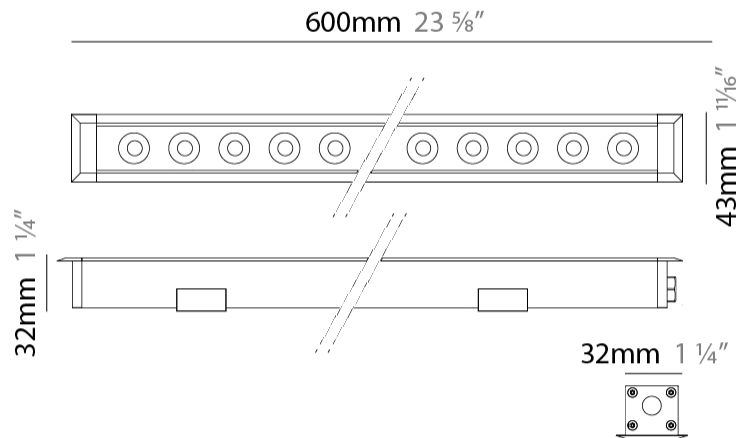

GENERAL

Series: Mini Corniche
Brand: Platek
Division: Exterior
Mounting Type: Recessed
Mounting Location: In-Ground
Subcategory: Walk Over

PHYSICAL

Shape: Rectangle
Length (mm): 620
Length (in): 24 ⁷/₁₆
Width (mm): 43
Width (in): 1 ¹¹/₁₆
Depth (mm): 32
Depth (in): 1 ¹/₄
Light Distribution: Uplight
Diffuser: Tempered Glass - 5mm / 3/16" thick
Gasket: Gore-Tex valve to prevent condensation
Fixture Finish: BLK / WHI / GRY / COR / ANT / BRZ
Fixture Material: Extruded Aluminum

ELECTRICAL

Lamp Type: LED
Input Wattage (W): 21 / 11.5 (Dif) / 12.5 (Asy)
Total Output Wattage (W): 18.5 / 10.5 (Dif) / 11 (Asy)
Driver Included: No
Driver Location: Remote
Driver Type: Constant Voltage - 120 / 277Vac
Driver Class: Class 2
Input Voltage (V): 120 - 277
Output Voltage (V): 24
Upon Request: (Not included - see components [IP65 or higher enclosure to be supplied by others]) 0-10Vdc dimming / Phase dimming / Non-dimming 120/277Vac

LED

Number of LEDs: 18
Color Temperature (°K): 3000 / 4000
Max. Delivered Lumen (lm): 340 - 1500 / 350 - 1560
CRI: >80 CRI
Lamp Life (hrs): 60000

OPTICAL

Optic°: 13 / 26 / 40 / ELL / DIF / ASY
Beam Angle: Diffuser - 82

RATINGS AND CERTIFICATIONS

Certified By: Certified for North American Standards
IP rating: IP67
IK Rating: IK07
Bug Rating: B0 U5 G0